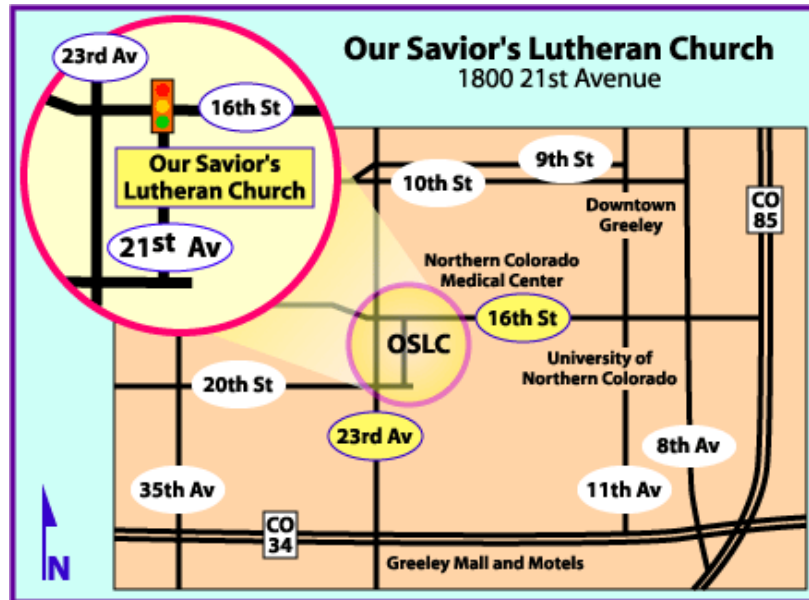

# Our Savior's Lutheran Church Greeley, Colorado

**Our Savior's Lutheran Church**  
1800 21st Avenue  
Greeley, CO 80631  
970-352-4816

Directions:  
From 16th Street:  
Go south at the 21st Avenue light  
(one block west of North Colorado Medical Center)  
for approximately two blocks.  
Located on southeast corner.